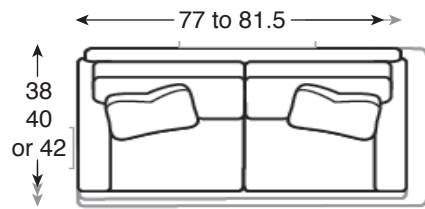

### 1 SELECT YOUR FRAME (MEASUREMENTS):

All PROFILES frames, except the Sectionals and Chaises are available as 38", 40", or 42" depths. Sectional frames are available as 40", 42" depths and Chaises are available as 68" or 71" depths. Sectional Corner Sofas are available as 91" or 94" widths. Wedge armless sofas are available as 70" or 74" widths. Keep in mind that certain arm choices may change the width of the piece you are creating. Width varies based on arm selection. **Please refer to the Variable Width By Arm Type Chart on the back. Or refer to the same chart in the PROFILES price list.**

8001 | Large Sofa  
overall: w 83 - 88 d 38, 40, 42 h 35.5  
inside: w 74 d 19, 22, 25 h 15.5  
seat: 20 arm: 23.75

8002 | Sofa  
overall: w 77 - 81.5 d 38, 40, 42 h 35.5  
inside: w 74 d 19, 22, 25 h 15.5  
seat: 20 arm: 23.75

8003 | Apartment Sofa  
overall: w 71 - 75.5 d 38, 40, 42 h 35.5  
inside: w 74 d 19, 22, 25 h 15.5  
seat: 20 arm: 23.75

8004 | Love Seat  
overall: w 59 - 64 d 38, 40, 42 h 35.5  
inside: w 50 d 19, 22, 25 h 15.5  
seat: 20 arm: 23.75

8020 | Two Arm Chaise  
overall: w 31 - 36 d 68, 71 h 35.5  
inside: w 23 d 50, 53 h 15.5  
seat: 20 arm: 23.75  
**ARM LENGTH BASED ON DEPTH:**  
depth: 68; arm length: 40  
depth: 71; arm length: 42  
T-Cushion only