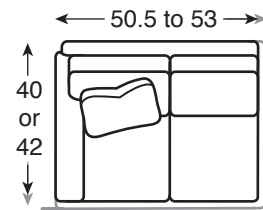

8007 | Ottoman  
overall: w 28.5 d 20.5 h 19

8008 | LAF Sofa  
overall: w 73.5 - 76 d 40, 42 h 35.5  
inside: w 69 d 22, 25 h 15.5  
seat: 20 arm: 23.75

8010 | LAF Corner Sofa  
overall: w 91.5 - 94 d 40, 42 h 35.5  
inside: w 84, 87 d 22, 25 h 15.5  
seat: 20 arm: 23.75

8009 | RAF Sofa  
overall: w 73.5 - 76 d 40, 42 h 35.5  
inside: w 69 d 22, 25 h 15.5  
seat: 20 arm: 23.75

8011 | RAF Corner Sofa  
overall: w 91.5 - 94 d 40, 42 h 35.5  
inside: w 84, 87 d 22, 25 h 15.5  
seat: 20 arm: 23.75

8012 | Armless Sofa  
overall: w 69 d 40, 42 h 35.5  
inside: w 69 d 22, 25 h 15.5  
seat: 20

8015 | Armless Love Seat  
overall: w 46 d 40, 42 h 35.5  
inside: w 46 d 22, 25 h 15.5  
seat: 20

8018 | Corner Chair  
overall: w 40, 42 d 40, 42 h 35.5  
inside: w 22 d 22, 25 h 15.5  
seat: 20

8013 | LAF Love Seat  
overall: w 50.5 - 53 d 40, 42 h 35.5  
inside: w 46 d 22, 25 h 15.5  
seat: 20 arm: 23.75

8014 | RAF Love Seat  
overall: w 50.5 - 53 d 40, 42 h 35.5  
inside: w 46 d 22, 25 h 15.5  
seat: 20 arm: 23.75