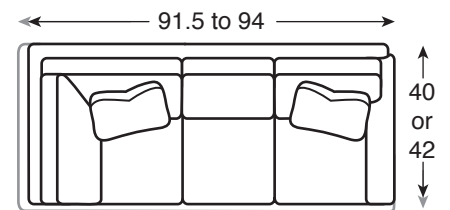

8006SW | Swivel Chair  
overall: w 31 - 36 d 38, 40, 42 h 35.5  
inside: w 22 d 19, 22, 25 h 15.5  
seat: 20 arm: 23.75

8006SG | Swivel Glider  
overall: w 31 - 36 d 38, 40, 42 h 35.5  
inside: w 22 d 19, 22, 25 h 15.5  
seat: 20 arm: 23.75

8007 | Ottoman  
overall: w 28.5 d 20.5 h 19

8008 | LAF Sofa  
overall: w 73.5 - 76 d 40, 42 h 35.5  
inside: w 69 d 22, 25 h 15.5  
seat: 20 arm: 23.75

8010 | LAF Corner Sofa  
overall: w 91.5 - 94 d 40, 42 h 35.5  
inside: w 84, 87 d 22, 25 h 15.5  
seat: 20 arm: 23.75

8009 | RAF Sofa  
overall: w 73.5 - 76 d 40, 42 h 35.5  
inside: w 69 d 22, 25 h 15.5  
seat: 20 arm: 23.75

8011 | RAF Corner Sofa  
overall: w 91.5 - 94 d 40, 42 h 35.5  
inside: w 84, 87 d 22, 25 h 15.5  
seat: 20 arm: 23.75

8012 | Armless Sofa  
overall: w 69 d 40, 42 h 35.5  
inside: w 69 d 22, 25 h 15.5  
seat: 20

8015 | Armless Love Seat  
overall: w 46 d 40, 42 h 35.5  
inside: w 46 d 22, 25 h 15.5  
seat: 20

8018 | Corner Chair  
overall: w 40, 42 d 40, 42 h 35.5  
inside: w 22 d 22, 25 h 15.5  
seat: 20