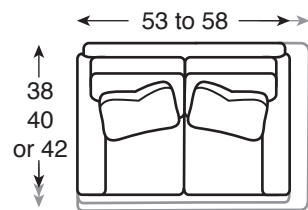

### 1 SELECT YOUR FRAME (MEASUREMENTS):

All PROFILES frames, except the Sectionals and Chaises are available as 38", 40", or 42" depths. Sectional frames are available as 40", 42" depths and Chaises are available as 68" or 71" depths. Sectional Corner Sofas are available as 91" or 94" widths. Wedge armless sofas are available as 70" or 74" widths. Keep in mind that certain arm choices may change the width of the piece you are creating. Width varies based on arm selection. **Please refer to the Variable Width By Arm Type Chart on the back. Or refer to the same chart in the PROFILES price list.**

8001 | Large Sofa  
overall: w 83 - 88 d 38, 40, 42 h 35.5  
inside: w 74 d 19, 22, 25 h 15.5  
seat: 20 arm: 23.75

8002 | Sofa  
overall: w 77 - 81.5 d 38, 40, 42 h 35.5  
inside: w 74 d 19, 22, 25 h 15.5  
seat: 20 arm: 23.75

8003 | Apartment Sofa  
overall: w 71 - 75.5 d 38, 40, 42 h 35.5  
inside: w 74 d 19, 22, 25 h 15.5  
seat: 20 arm: 23.75

8004 | Love Seat  
overall: w 59 - 64 d 38, 40, 42 h 35.5  
inside: w 50 d 19, 22, 25 h 15.5  
seat: 20 arm: 23.75

8005 | Love Seat  
overall: w 53 - 58 d 38, 40, 42 h 35.5  
inside: w 44 d 19, 22, 25 h 15.5  
seat: 20 arm: 23.75

8006 | Chair  
overall: w 31 - 36 d 38, 40, 42 h 35.5  
inside: w 22 d 19, 22, 25 h 15.5  
seat: 20 arm: 23.75