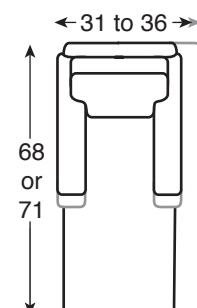

8012 | Armless Sofa  
overall: w 69 d 40, 42 h 35.5  
inside: w 69 d 22, 25 h 15.5  
seat: 20

8015 | Armless Love Seat  
overall: w 46 d 40, 42 h 35.5  
inside: w 46 d 22, 25 h 15.5  
seat: 20

8018 | Corner Chair  
overall: w 40, 42 d 40, 42 h 35.5  
inside: w 22 d 22, 25 h 15.5  
seat: 20

8013 | LAF Love Seat  
overall: w 50.5 - 53 d 40, 42 h 35.5  
inside: w 46 d 22, 25 h 15.5  
seat: 20 arm: 23.75

8014 | RAF Love Seat  
overall: w 50.5 - 53 d 40, 42 h 35.5  
inside: w 46 d 22, 25 h 15.5  
seat: 20 arm: 23.75

8019 | Armless Wedge  
overall: w 70, 74 d 40, 42 h 35.5  
inside: d 22, 25 h 15.5  
seat: 20

8016 | LAF Chaise  
overall: w 27.5 - 30 d 68, 71 h 35.5  
inside: w 23 d 50, 53 h 15.5  
seat: 20 arm: 23.75  
**ARM LENGTH BASED ON DEPTH:**  
depth: 68; arm length: 40  
depth: 71; arm length: 42  
T-Cushion only

8017 | RAF Chaise  
overall: w 27.5 - 30 d 68, 71 h 35.5  
inside: w 23 d 50, 53 h 15.5  
seat: 20 arm: 23.75  
**ARM LENGTH BASED ON DEPTH:**  
depth: 68; arm length: 40  
depth: 71; arm length: 42  
T-Cushion only