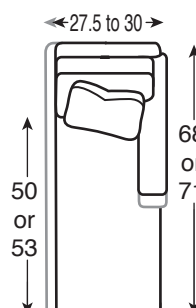

8012 | Armless Sofa  
overall: w 69 d 40, 42 h 35.5  
inside: w 69 d 22, 25 h 15.5  
seat: 20

8015 | Armless Love Seat  
overall: w 46 d 40, 42 h 35.5  
inside: w 46 d 22, 25 h 15.5  
seat: 20

8018 | Corner Chair  
overall: w 40, 42 d 40, 42 h 35.5  
inside: w 22 d 22, 25 h 15.5  
seat: 20

8013 | LAF Love Seat  
overall: w 50.5 - 53 d 40, 42 h 35.5  
inside: w 46 d 22, 25 h 15.5  
seat: 20 arm: 23.75

8014 | RAF Love Seat  
overall: w 50.5 - 53 d 40, 42 h 35.5  
inside: w 46 d 22, 25 h 15.5  
seat: 20 arm: 23.75

8019 | Armless Wedge  
overall: w 70, 74 d 40, 42 h 35.5  
inside: d 22, 25 h 15.5  
seat: 20

8016 | LAF Chaise  
overall: w 27.5 - 30 d 68, 71 h 35.5  
inside: w 23 d 50, 53 h 15.5  
seat: 20 arm: 23.75  
**ARM LENGTH BASED ON DEPTH:**  
depth: 68; arm length: 40  
depth: 71; arm length: 42  
T-Cushion only

8017 | RAF Chaise  
overall: w 27.5 - 30 d 68, 71 h 35.5  
inside: w 23 d 50, 53 h 15.5  
seat: 20 arm: 23.75  
**ARM LENGTH BASED ON DEPTH:**  
depth: 68; arm length: 40  
depth: 71; arm length: 42  
T-Cushion only