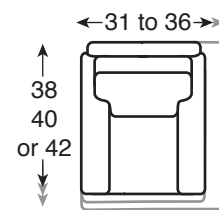

8001 | Large Sofa  
overall: w 83 - 88 d 38, 40, 42 h 35.5  
inside: w 74 d 19, 22, 25 h 15.5  
seat: 20 arm: 23.75

8002 | Sofa  
overall: w 77 - 81.5 d 38, 40, 42 h 35.5  
inside: w 74 d 19, 22, 25 h 15.5  
seat: 20 arm: 23.75

8003 | Apartment Sofa  
overall: w 71 - 75.5 d 38, 40, 42 h 35.5  
inside: w 74 d 19, 22, 25 h 15.5  
seat: 20 arm: 23.75

8004 | Love Seat  
overall: w 59 - 64 d 38, 40, 42 h 35.5  
inside: w 50 d 19, 22, 25 h 15.5  
seat: 20 arm: 23.75

8005 | Love Seat  
overall: w 53 - 58 d 38, 40, 42 h 35.5  
inside: w 44 d 19, 22, 25 h 15.5  
seat: 20 arm: 23.75

8006 | Chair  
overall: w 31 - 36 d 38, 40, 42 h 35.5  
inside: w 22 d 19, 22, 25 h 15.5  
seat: 20 arm: 23.75

8006SW | Swivel Chair  
overall: w 31 - 36 d 38, 40, 42 h 35.5  
inside: w 22 d 19, 22, 25 h 15.5  
seat: 20 arm: 23.75

8006SG | Swivel Glider  
overall: w 31 - 36 d 38, 40, 42 h 35.5  
inside: w 22 d 19, 22, 25 h 15.5  
seat: 20 arm: 23.75