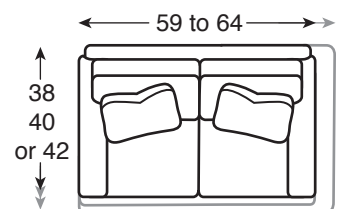

### 1 SELECT YOUR FRAME (MEASUREMENTS):

All PROFILES frames, except the Sectionals and Chaises are available as 38", 40", or 42" depths. Sectional frames are available as 40", 42" depths and Chaises are available as 68" or 71" depths. Sectional Corner Sofas are available as 91" or 94" widths. Wedge armless sofas are available as 70" or 74" widths. Keep in mind that certain arm choices may change the width of the piece you are creating. Width varies based on arm selection. **Please refer to the Variable Width By Arm Type Chart on the back. Or refer to the same chart in the PROFILES price list.**

8001 | Large Sofa  
overall: w 83 - 88 d 38, 40, 42 h 35.5  
inside: w 74 d 19, 22, 25 h 15.5  
seat: 20 arm: 23.75

8002 | Sofa  
overall: w 77 - 81.5 d 38, 40, 42 h 35.5  
inside: w 74 d 19, 22, 25 h 15.5  
seat: 20 arm: 23.75

8003 | Apartment Sofa  
overall: w 71 - 75.5 d 38, 40, 42 h 35.5  
inside: w 74 d 19, 22, 25 h 15.5  
seat: 20 arm: 23.75

8004 | Love Seat  
overall: w 59 - 64 d 38, 40, 42 h 35.5  
inside: w 50 d 19, 22, 25 h 15.5  
seat: 20 arm: 23.75

8020 | Two Arm Chaise  
overall: w 31 - 36 d 68, 71 h 35.5  
inside: w 23 d 50, 53 h 15.5  
seat: 20 arm: 23.75  
**ARM LENGTH BASED ON DEPTH:**  
depth: 68; arm length: 40  
depth: 71; arm length: 42  
T-Cushion only