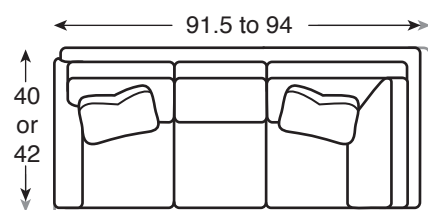

8005 | Love Seat  
overall: w 53 - 58 d 38, 40, 42 h 35.5  
inside: w 44 d 19, 22, 25 h 15.5  
seat: 20 arm: 23.75

8006 | Chair  
overall: w 31 - 36 d 38, 40, 42 h 35.5  
inside: w 22 d 19, 22, 25 h 15.5  
seat: 20 arm: 23.75

8006SW | Swivel Chair  
overall: w 31 - 36 d 38, 40, 42 h 35.5  
inside: w 22 d 19, 22, 25 h 15.5  
seat: 20 arm: 23.75

8006SG | Swivel Glider  
overall: w 31 - 36 d 38, 40, 42 h 35.5  
inside: w 22 d 19, 22, 25 h 15.5  
seat: 20 arm: 23.75

8007 | Ottoman  
overall: w 28.5 d 20.5 h 19

8008 | LAF Sofa  
overall: w 73.5 - 76 d 40, 42 h 35.5  
inside: w 69 d 22, 25 h 15.5  
seat: 20 arm: 23.75

8010 | LAF Corner Sofa  
overall: w 91.5 - 94 d 40, 42 h 35.5  
inside: w 84, 87 d 22, 25 h 15.5  
seat: 20 arm: 23.75

8009 | RAF Sofa  
overall: w 73.5 - 76 d 40, 42 h 35.5  
inside: w 69 d 22, 25 h 15.5  
seat: 20 arm: 23.75

8011 | RAF Corner Sofa  
overall: w 91.5 - 94 d 40, 42 h 35.5  
inside: w 84, 87 d 22, 25 h 15.5  
seat: 20 arm: 23.75