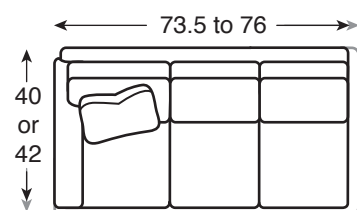

8003 | Apartment Sofa  
overall: w 71 - 75.5 d 38, 40, 42 h 35.5  
inside: w 74 d 19, 22, 25 h 15.5  
seat: 20 arm: 23.75

8004 | Love Seat  
overall: w 59 - 64 d 38, 40, 42 h 35.5  
inside: w 50 d 19, 22, 25 h 15.5  
seat: 20 arm: 23.75

8005 | Love Seat  
overall: w 53 - 58 d 38, 40, 42 h 35.5  
inside: w 44 d 19, 22, 25 h 15.5  
seat: 20 arm: 23.75

8006 | Chair  
overall: w 31 - 36 d 38, 40, 42 h 35.5  
inside: w 22 d 19, 22, 25 h 15.5  
seat: 20 arm: 23.75

8006SW | Swivel Chair  
overall: w 31 - 36 d 38, 40, 42 h 35.5  
inside: w 22 d 19, 22, 25 h 15.5  
seat: 20 arm: 23.75

8006SG | Swivel Glider  
overall: w 31 - 36 d 38, 40, 42 h 35.5  
inside: w 22 d 19, 22, 25 h 15.5  
seat: 20 arm: 23.75

8007 | Ottoman  
overall: w 28.5 d 20.5 h 19

8008 | LAF Sofa  
overall: w 73.5 - 76 d 40, 42 h 35.5  
inside: w 69 d 22, 25 h 15.5  
seat: 20 arm: 23.75

8010 | LAF Corner Sofa  
overall: w 91.5 - 94 d 40, 42 h 35.5  
inside: w 84, 87 d 22, 25 h 15.5  
seat: 20 arm: 23.75