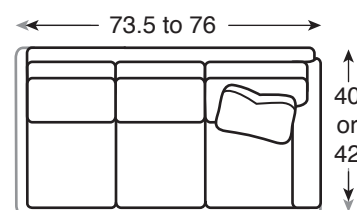

8005 | Love Seat  
overall: w 53 - 58 d 38, 40, 42 h 35.5  
inside: w 44 d 19, 22, 25 h 15.5  
seat: 20 arm: 23.75

8006 | Chair  
overall: w 31 - 36 d 38, 40, 42 h 35.5  
inside: w 22 d 19, 22, 25 h 15.5  
seat: 20 arm: 23.75

8006SW | Swivel Chair  
overall: w 31 - 36 d 38, 40, 42 h 35.5  
inside: w 22 d 19, 22, 25 h 15.5  
seat: 20 arm: 23.75

8006SG | Swivel Glider  
overall: w 31 - 36 d 38, 40, 42 h 35.5  
inside: w 22 d 19, 22, 25 h 15.5  
seat: 20 arm: 23.75

8007 | Ottoman  
overall: w 28.5 d 20.5 h 19

8008 | LAF Sofa  
overall: w 73.5 - 76 d 40, 42 h 35.5  
inside: w 69 d 22, 25 h 15.5  
seat: 20 arm: 23.75

8010 | LAF Corner Sofa  
overall: w 91.5 - 94 d 40, 42 h 35.5  
inside: w 84, 87 d 22, 25 h 15.5  
seat: 20 arm: 23.75

8009 | RAF Sofa  
overall: w 73.5 - 76 d 40, 42 h 35.5  
inside: w 69 d 22, 25 h 15.5  
seat: 20 arm: 23.75

8011 | RAF Corner Sofa  
overall: w 91.5 - 94 d 40, 42 h 35.5  
inside: w 84, 87 d 22, 25 h 15.5  
seat: 20 arm: 23.75