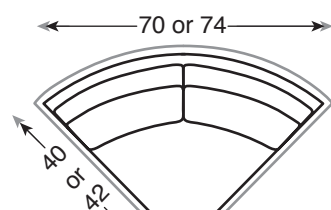

8009 | RAF Sofa  
overall: w 73.5 - 76 d 40, 42 h 35.5  
inside: w 69 d 22, 25 h 15.5  
seat: 20 arm: 23.75

8011 | RAF Corner Sofa  
overall: w 91.5 - 94 d 40, 42 h 35.5  
inside: w 84, 87 d 22, 25 h 15.5  
seat: 20 arm: 23.75

8012 | Armless Sofa  
overall: w 69 d 40, 42 h 35.5  
inside: w 69 d 22, 25 h 15.5  
seat: 20

8015 | Armless Love Seat  
overall: w 46 d 40, 42 h 35.5  
inside: w 46 d 22, 25 h 15.5  
seat: 20

8018 | Corner Chair  
overall: w 40, 42 d 40, 42 h 35.5  
inside: w 22 d 22, 25 h 15.5  
seat: 20

8013 | LAF Love Seat  
overall: w 50.5 - 53 d 40, 42 h 35.5  
inside: w 46 d 22, 25 h 15.5  
seat: 20 arm: 23.75

8014 | RAF Love Seat  
overall: w 50.5 - 53 d 40, 42 h 35.5  
inside: w 46 d 22, 25 h 15.5  
seat: 20 arm: 23.75

8019 | Armless Wedge  
overall: w 70, 74 d 40, 42 h 35.5  
inside: d 22, 25 h 15.5  
seat: 20

8016 | LAF Chaise  
overall: w 27.5 - 30 d 68, 71 h 35.5  
inside: w 23 d 50, 53 h 15.5  
seat: 20 arm: 23.75  
**ARM LENGTH BASED ON DEPTH:**  
depth: 68; arm length: 40  
depth: 71; arm length: 42  
T-Cushion only