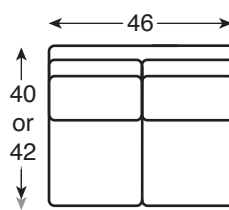

8006SW | Swivel Chair  
overall: w 31 - 36 d 38, 40, 42 h 35.5  
inside: w 22 d 19, 22, 25 h 15.5  
seat: 20 arm: 23.75

8006SG | Swivel Glider  
overall: w 31 - 36 d 38, 40, 42 h 35.5  
inside: w 22 d 19, 22, 25 h 15.5  
seat: 20 arm: 23.75

8007 | Ottoman  
overall: w 28.5 d 20.5 h 19

8008 | LAF Sofa  
overall: w 73.5 - 76 d 40, 42 h 35.5  
inside: w 69 d 22, 25 h 15.5  
seat: 20 arm: 23.75

8010 | LAF Corner Sofa  
overall: w 91.5 - 94 d 40, 42 h 35.5  
inside: w 84, 87 d 22, 25 h 15.5  
seat: 20 arm: 23.75

8009 | RAF Sofa  
overall: w 73.5 - 76 d 40, 42 h 35.5  
inside: w 69 d 22, 25 h 15.5  
seat: 20 arm: 23.75

8011 | RAF Corner Sofa  
overall: w 91.5 - 94 d 40, 42 h 35.5  
inside: w 84, 87 d 22, 25 h 15.5  
seat: 20 arm: 23.75

8012 | Armless Sofa  
overall: w 69 d 40, 42 h 35.5  
inside: w 69 d 22, 25 h 15.5  
seat: 20

8015 | Armless Love Seat  
overall: w 46 d 40, 42 h 35.5  
inside: w 46 d 22, 25 h 15.5  
seat: 20

8018 | Corner Chair  
overall: w 40, 42 d 40, 42 h 35.5  
inside: w 22 d 22, 25 h 15.5  
seat: 20