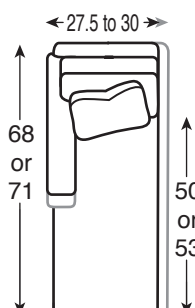

8009 | RAF Sofa  
overall: w 73.5 - 76 d 40, 42 h 35.5  
inside: w 69 d 22, 25 h 15.5  
seat: 20 arm: 23.75

8011 | RAF Corner Sofa  
overall: w 91.5 - 94 d 40, 42 h 35.5  
inside: w 84, 87 d 22, 25 h 15.5  
seat: 20 arm: 23.75

8012 | Armless Sofa  
overall: w 69 d 40, 42 h 35.5  
inside: w 69 d 22, 25 h 15.5  
seat: 20

8015 | Armless Love Seat  
overall: w 46 d 40, 42 h 35.5  
inside: w 46 d 22, 25 h 15.5  
seat: 20

8018 | Corner Chair  
overall: w 40, 42 d 40, 42 h 35.5  
inside: w 22 d 22, 25 h 15.5  
seat: 20

8013 | LAF Love Seat  
overall: w 50.5 - 53 d 40, 42 h 35.5  
inside: w 46 d 22, 25 h 15.5  
seat: 20 arm: 23.75

8014 | RAF Love Seat  
overall: w 50.5 - 53 d 40, 42 h 35.5  
inside: w 46 d 22, 25 h 15.5  
seat: 20 arm: 23.75

8019 | Armless Wedge  
overall: w 70, 74 d 40, 42 h 35.5  
inside: d 22, 25 h 15.5  
seat: 20

8016 | LAF Chaise  
overall: w 27.5 - 30 d 68, 71 h 35.5  
inside: w 23 d 50, 53 h 15.5  
seat: 20 arm: 23.75  
**ARM LENGTH BASED ON DEPTH:**  
depth: 68; arm length: 40  
depth: 71; arm length: 42  
T-Cushion only