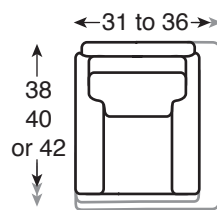

8001 | Large Sofa  
overall: w 83 - 88 d 38, 40, 42 h 35.5  
inside: w 74 d 19, 22, 25 h 15.5  
seat: 20 arm: 23.75

8002 | Sofa  
overall: w 77 - 81.5 d 38, 40, 42 h 35.5  
inside: w 74 d 19, 22, 25 h 15.5  
seat: 20 arm: 23.75

8003 | Apartment Sofa  
overall: w 71 - 75.5 d 38, 40, 42 h 35.5  
inside: w 74 d 19, 22, 25 h 15.5  
seat: 20 arm: 23.75

8004 | Love Seat  
overall: w 59 - 64 d 38, 40, 42 h 35.5  
inside: w 50 d 19, 22, 25 h 15.5  
seat: 20 arm: 23.75

8005 | Love Seat  
overall: w 53 - 58 d 38, 40, 42 h 35.5  
inside: w 44 d 19, 22, 25 h 15.5  
seat: 20 arm: 23.75

8006 | Chair  
overall: w 31 - 36 d 38, 40, 42 h 35.5  
inside: w 22 d 19, 22, 25 h 15.5  
seat: 20 arm: 23.75

8006SW | Swivel Chair  
overall: w 31 - 36 d 38, 40, 42 h 35.5  
inside: w 22 d 19, 22, 25 h 15.5  
seat: 20 arm: 23.75

8006SG | Swivel Glider  
overall: w 31 - 36 d 38, 40, 42 h 35.5  
inside: w 22 d 19, 22, 25 h 15.5  
seat: 20 arm: 23.75