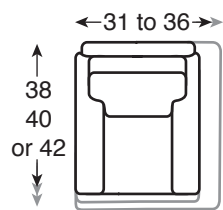

### 1 SELECT YOUR FRAME (MEASUREMENTS):

All PROFILES frames, except the Sectionals and Chaises are available as 38", 40", or 42" depths. Sectional frames are available as 40", 42" depths and Chaises are available as 68" or 71" depths. Sectional Corner Sofas are available as 91" or 94" widths. Wedge armless sofas are available as 70" or 74" widths. Keep in mind that certain arm choices may change the width of the piece you are creating. Width varies based on arm selection. **Please refer to the Variable Width By Arm Type Chart on the back. Or refer to the same chart in the PROFILES price list.**

8001 | Large Sofa  
overall: w 83 - 88 d 38, 40, 42 h 35.5  
inside: w 74 d 19, 22, 25 h 15.5  
seat: 20 arm: 23.75

8002 | Sofa  
overall: w 77 - 81.5 d 38, 40, 42 h 35.5  
inside: w 74 d 19, 22, 25 h 15.5  
seat: 20 arm: 23.75

8003 | Apartment Sofa  
overall: w 71 - 75.5 d 38, 40, 42 h 35.5  
inside: w 74 d 19, 22, 25 h 15.5  
seat: 20 arm: 23.75

8004 | Love Seat  
overall: w 59 - 64 d 38, 40, 42 h 35.5  
inside: w 50 d 19, 22, 25 h 15.5  
seat: 20 arm: 23.75

8005 | Love Seat  
overall: w 53 - 58 d 38, 40, 42 h 35.5  
inside: w 44 d 19, 22, 25 h 15.5  
seat: 20 arm: 23.75

8006 | Chair  
overall: w 31 - 36 d 38, 40, 42 h 35.5  
inside: w 22 d 19, 22, 25 h 15.5  
seat: 20 arm: 23.75