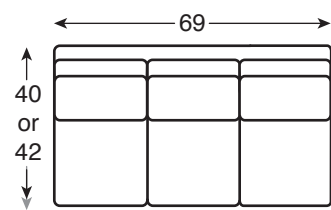

8006SW | Swivel Chair  
overall: w 31 - 36 d 38, 40, 42 h 35.5  
inside: w 22 d 19, 22, 25 h 15.5  
seat: 20 arm: 23.75

8006SG | Swivel Glider  
overall: w 31 - 36 d 38, 40, 42 h 35.5  
inside: w 22 d 19, 22, 25 h 15.5  
seat: 20 arm: 23.75

8007 | Ottoman  
overall: w 28.5 d 20.5 h 19

8008 | LAF Sofa  
overall: w 73.5 - 76 d 40, 42 h 35.5  
inside: w 69 d 22, 25 h 15.5  
seat: 20 arm: 23.75

8010 | LAF Corner Sofa  
overall: w 91.5 - 94 d 40, 42 h 35.5  
inside: w 84, 87 d 22, 25 h 15.5  
seat: 20 arm: 23.75

8009 | RAF Sofa  
overall: w 73.5 - 76 d 40, 42 h 35.5  
inside: w 69 d 22, 25 h 15.5  
seat: 20 arm: 23.75

8011 | RAF Corner Sofa  
overall: w 91.5 - 94 d 40, 42 h 35.5  
inside: w 84, 87 d 22, 25 h 15.5  
seat: 20 arm: 23.75

8012 | Armless Sofa  
overall: w 69 d 40, 42 h 35.5  
inside: w 69 d 22, 25 h 15.5  
seat: 20

8015 | Armless Love Seat  
overall: w 46 d 40, 42 h 35.5  
inside: w 46 d 22, 25 h 15.5  
seat: 20

8018 | Corner Chair  
overall: w 40, 42 d 40, 42 h 35.5  
inside: w 22 d 22, 25 h 15.5  
seat: 20