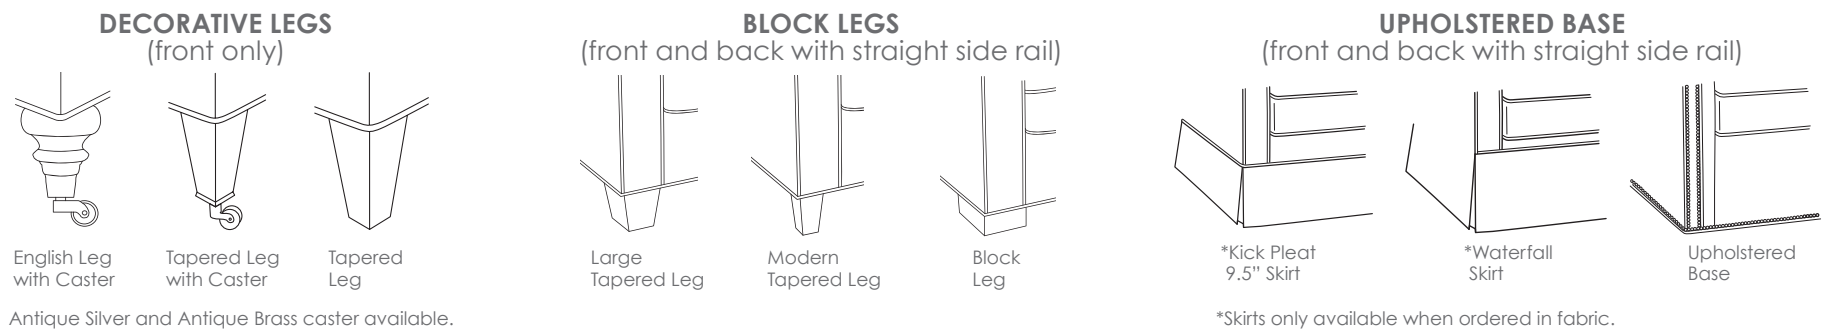

### 2 SELECT YOUR DEPTH:

- 38" Depth (Inside depth: 19") \*Sectionals are not available in 38" depth
- 40" Depth (Inside depth: 22") \*Chaises are only available in 68" or 71" depths
- 42" Depth (Inside depth: 25")

**3 SELECT YOUR ARM:** Width varies by arm selection.  
Please refer to PROFILES price list for the Variable Width by Arm Chart.

**4 SELECT YOUR BACK:**

\*Must select LOOSE or SEMI-Attached for Loose Box Back and Loose Knife Edge Back.  
\*\*Sectionals not available in Tight Boxed Back.

**5 SELECT YOUR BASE:**

**6 SELECT YOUR SEAT CUSHION FILL:**

- Ultra Down, standard;
- optional:
- Classic
- Spring Down
- 25/75 Down

**7 SELECT YOUR BACK CUSHION FILL:**

- Blend Down, standard;
- optional:
- Fiber
- Luxe Fiber
- Feather Down
- 25/75 Down

**8 SELECT YOUR FABRIC, FINISH, AND TRIMMINGS**

Variable Width by Arm Type Chart

Frame #	Arm Width	Lawson Includes Raised Panel and Drop Back 6"	Sock Includes Drop Back 6"	English Includes Modified English Arm 4.5"	Wide Track 5"	Flat Track Includes h 3.5"
8001	Large Sofa	88	88	85	85	83
8002	Sofa	81.5	81.5	79	79	77
8003	Apartment Sofa	75.5	75.5	73	73	71
8004	Large Love Seat	64	64	61	61	59
8005	Love Seat	58	58	55.5	55.5	53
8006	Chair	36	36	33.5	33.5	31
8006SW, 8006SG	Swivel Chair/ Swivel Glider	36	36	33.5	33.5	31
8007	Ottoman	N/A	N/A	N/A	N/A	N/A
8008	LAF Sofa	76	76	74.5	74.5	73.5
8009	RAF Sofa	76	76	74.5	74.5	73.5
*8010	LAF Corner Sofa	94	94	92.5	92.5	91.5
*8011	Raf Corner Sofa	94	94	92.5	92.5	91.5
8012	Armless Sofa	N/A	N/A	N/A	N/A	N/A
8013	LAF Love Seat	53	53	51.5	51.5	50.5
8014	RAF Love Seat	53	53	51.5	51.5	50.5
8015	Armless Love Seat	N/A	N/A	N/A	N/A	N/A
8016	LAF Chaise	30	30	28.5	28.5	27.5
8017	RAF Chaise	30	30	28.5	28.5	27.5
8018	Corner Chair	N/A	N/A	N/A	N/A	N/A
8019	Armless Wedge	N/A	N/A	N/A	N/A	N/A
8020	Chaise	36	36	33.5	33.5	31