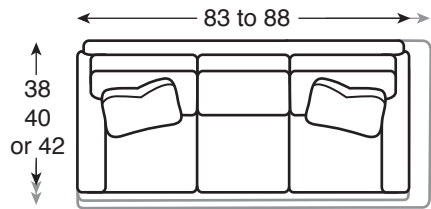

### 1 SELECT YOUR FRAME (MEASUREMENTS):

All PROFILES frames, except the Sectionals and Chaises are available as 38", 40", or 42" depths. Sectional frames are available as 40", 42" depths and Chaises are available as 68" or 71" depths. Sectional Corner Sofas are available as 91" or 94" widths. Wedge armless sofas are available as 70" or 74" widths. Keep in mind that certain arm choices may change the width of the piece you are creating. Width varies based on arm selection. **Please refer to the Variable Width By Arm Type Chart on the back. Or refer to the same chart in the PROFILES price list.**

8001 | Large Sofa  
overall: w 83 - 88 d 38, 40, 42 h 35.5  
inside: w 74 d 19, 22, 25 h 15.5  
seat: 20 arm: 23.75

8002 | Sofa  
overall: w 77 - 81.5 d 38, 40, 42 h 35.5  
inside: w 74 d 19, 22, 25 h 15.5  
seat: 20 arm: 23.75

8003 | Apartment Sofa  
overall: w 71 - 75.5 d 38, 40, 42 h 35.5  
inside: w 74 d 19, 22, 25 h 15.5  
seat: 20 arm: 23.75

8004 | Love Seat  
overall: w 59 - 64 d 38, 40, 42 h 35.5  
inside: w 50 d 19, 22, 25 h 15.5  
seat: 20 arm: 23.75

8020 | Two Arm Chaise  
overall: w 31 - 36 d 68, 71 h 35.5  
inside: w 23 d 50, 53 h 15.5  
seat: 20 arm: 23.75  
**ARM LENGTH BASED ON DEPTH:**  
depth: 68; arm length: 40  
depth: 71; arm length: 42  
T-Cushion only