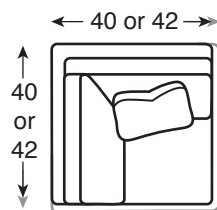

8007 | Ottoman  
overall: w 28.5 d 20.5 h 19

8008 | LAF Sofa  
overall: w 73.5 - 76 d 40, 42 h 35.5  
inside: w 69 d 22, 25 h 15.5  
seat: 20 arm: 23.75

8010 | LAF Corner Sofa  
overall: w 91.5 - 94 d 40, 42 h 35.5  
inside: w 84, 87 d 22, 25 h 15.5  
seat: 20 arm: 23.75

8009 | RAF Sofa  
overall: w 73.5 - 76 d 40, 42 h 35.5  
inside: w 69 d 22, 25 h 15.5  
seat: 20 arm: 23.75

8011 | RAF Corner Sofa  
overall: w 91.5 - 94 d 40, 42 h 35.5  
inside: w 84, 87 d 22, 25 h 15.5  
seat: 20 arm: 23.75

8012 | Armless Sofa  
overall: w 69 d 40, 42 h 35.5  
inside: w 69 d 22, 25 h 15.5  
seat: 20

8015 | Armless Love Seat  
overall: w 46 d 40, 42 h 35.5  
inside: w 46 d 22, 25 h 15.5  
seat: 20

8018 | Corner Chair  
overall: w 40, 42 d 40, 42 h 35.5  
inside: w 22 d 22, 25 h 15.5  
seat: 20

8013 | LAF Love Seat  
overall: w 50.5 - 53 d 40, 42 h 35.5  
inside: w 46 d 22, 25 h 15.5  
seat: 20 arm: 23.75

8014 | RAF Love Seat  
overall: w 50.5 - 53 d 40, 42 h 35.5  
inside: w 46 d 22, 25 h 15.5  
seat: 20 arm: 23.75