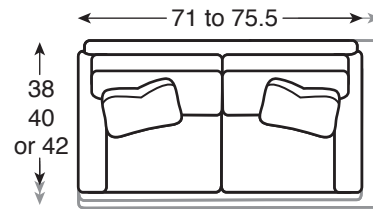

### 1 SELECT YOUR FRAME (MEASUREMENTS):

All PROFILES frames, except the Sectionals and Chaises are available as 38", 40", or 42" depths. Sectional frames are available as 40", 42" depths and Chaises are available as 68" or 71" depths. Sectional Corner Sofas are available as 91" or 94" widths. Wedge armless sofas are available as 70" or 74" widths. Keep in mind that certain arm choices may change the width of the piece you are creating. Width varies based on arm selection. **Please refer to the Variable Width By Arm Type Chart on the back. Or refer to the same chart in the PROFILES price list.**

8001 | Large Sofa  
overall: w 83 - 88 d 38, 40, 42 h 35.5  
inside: w 74 d 19, 22, 25 h 15.5  
seat: 20 arm: 23.75

8002 | Sofa  
overall: w 77 - 81.5 d 38, 40, 42 h 35.5  
inside: w 74 d 19, 22, 25 h 15.5  
seat: 20 arm: 23.75

8003 | Apartment Sofa  
overall: w 71 - 75.5 d 38, 40, 42 h 35.5  
inside: w 74 d 19, 22, 25 h 15.5  
seat: 20 arm: 23.75

8004 | Love Seat  
overall: w 59 - 64 d 38, 40, 42 h 35.5  
inside: w 50 d 19, 22, 25 h 15.5  
seat: 20 arm: 23.75

8020 | Two Arm Chaise  
overall: w 31 - 36 d 68, 71 h 35.5  
inside: w 23 d 50, 53 h 15.5  
seat: 20 arm: 23.75  
**ARM LENGTH BASED ON DEPTH:**  
depth: 68; arm length: 40  
depth: 71; arm length: 42  
T-Cushion only