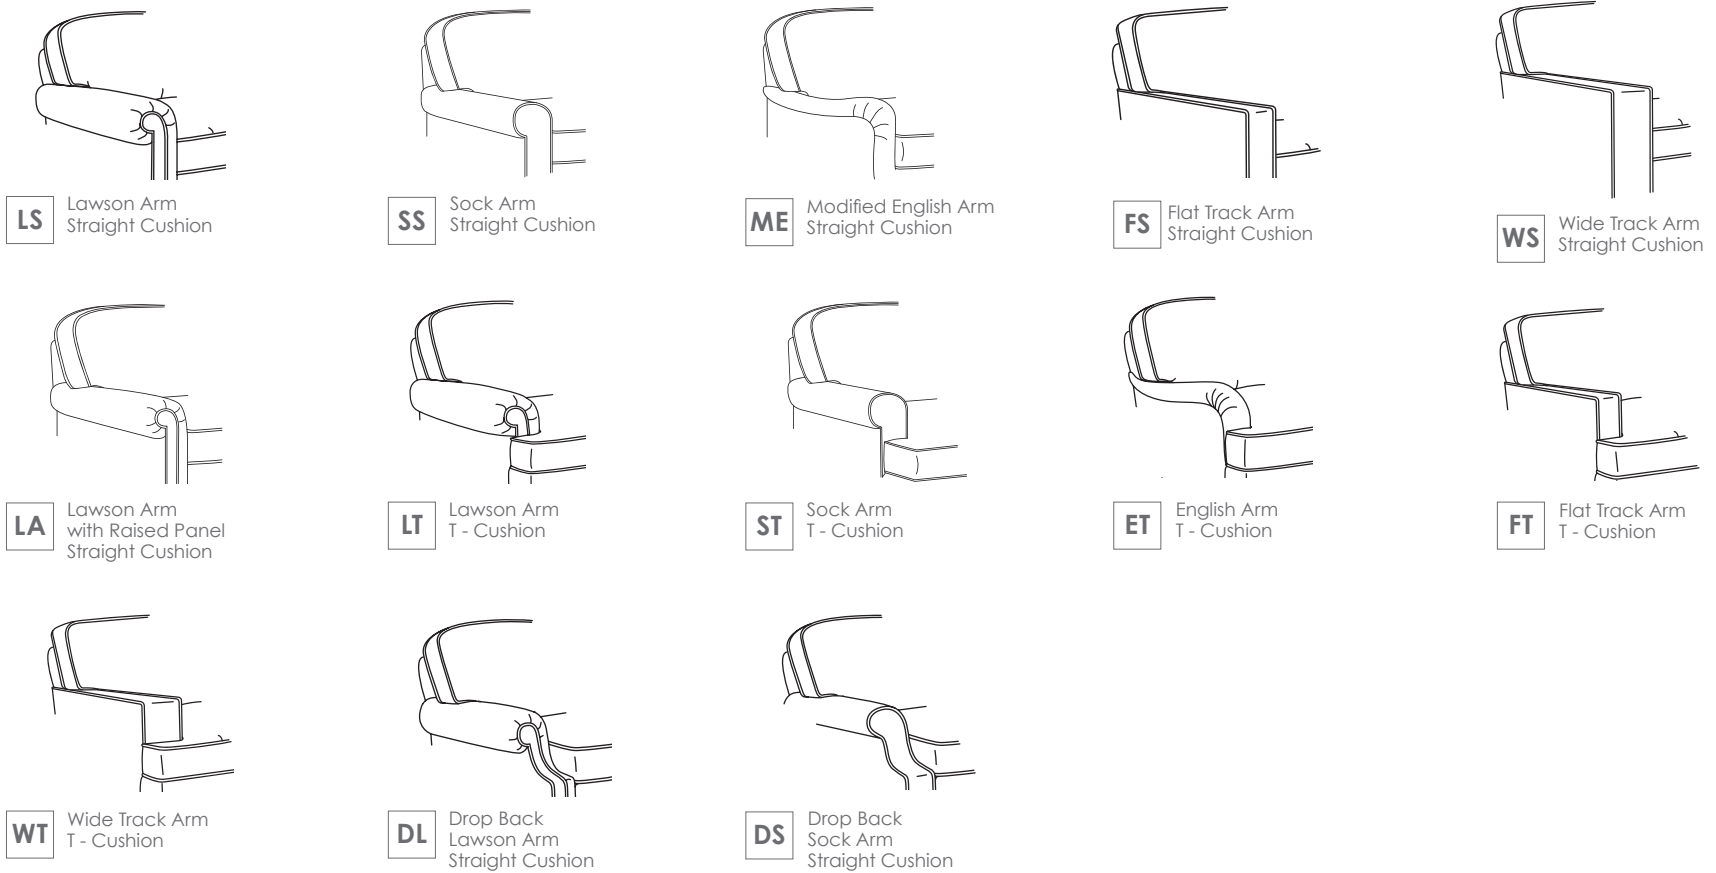

3 SELECT YOUR ARM: Width varies by arm selection.
Please refer to PROFILES price list for the Variable Width by Arm Chart.