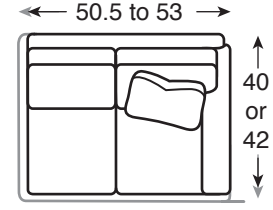

8009 | RAF Sofa  
overall: w 73.5 - 76 d 40, 42 h 35.5  
inside: w 69 d 22, 25 h 15.5  
seat: 20 arm: 23.75

8011 | RAF Corner Sofa  
overall: w 91.5 - 94 d 40, 42 h 35.5  
inside: w 84, 87 d 22, 25 h 15.5  
seat: 20 arm: 23.75

8012 | Armless Sofa  
overall: w 69 d 40, 42 h 35.5  
inside: w 69 d 22, 25 h 15.5  
seat: 20

8015 | Armless Love Seat  
overall: w 46 d 40, 42 h 35.5  
inside: w 46 d 22, 25 h 15.5  
seat: 20

8018 | Corner Chair  
overall: w 40, 42 d 40, 42 h 35.5  
inside: w 22 d 22, 25 h 15.5  
seat: 20

8013 | LAF Love Seat  
overall: w 50.5 - 53 d 40, 42 h 35.5  
inside: w 46 d 22, 25 h 15.5  
seat: 20 arm: 23.75

8014 | RAF Love Seat  
overall: w 50.5 - 53 d 40, 42 h 35.5  
inside: w 46 d 22, 25 h 15.5  
seat: 20 arm: 23.75

8019 | Armless Wedge  
overall: w 70, 74 d 40, 42 h 35.5  
inside: d 22, 25 h 15.5  
seat: 20

8016 | LAF Chaise  
overall: w 27.5 - 30 d 68, 71 h 35.5  
inside: w 23 d 50, 53 h 15.5  
seat: 20 arm: 23.75  
**ARM LENGTH BASED ON DEPTH:**  
depth: 68; arm length: 40  
depth: 71; arm length: 42  
T-Cushion only